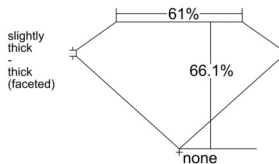

GIA®

FACSIMILE

GIA REPORT 1535957446

Verify this report at GIA.edu

GIA NATURAL DIAMOND DOSSIER®

November 10, 2025
GIA Report Number 1535957446
Shape and Cutting Style ..... Cushion Modified Brilliant
Measurements ..... 5.32 x 4.93 x 3.26 mm

GRADING RESULTS

Carat Weight ..... 0.73 carat
Color Grade ..... F
Clarity Grade VS1

ADDITIONAL GRADING INFORMATION

Polish ..... Excellent
Symmetry ..... Excellent
Fluorescence ..... Faint
Clarity Characteristics ..... Crystal
Inscription(s): GIA 1535957446

PROPORTIONS

Profile not to actual proportions

GRADING SCALES

GIA COLOR SCALE		GIA CLARITY SCALE			
COLORLESS	D	VERY VERY SLIGHTLY INCLUDED	FLAWLESS		
	E		INTERNALLY FLAWLESS		
	F	VERY SLIGHTLY INCLUDED	VS₁		
	G		VS₂		
	H		VS₁		
	NEAR COLORLESS	I	SLIGHTLY INCLUDED	VS₂	
		J		SI₁	
		FAINT	K	INCLUDED	SI₂
			L		I₁
			M		I₂
VERT LIGHT	N	LIGHT	I₃		
	O				
	P				
	Q				
	R				
	S				
	T