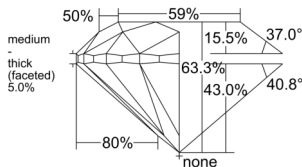

GIA®

FACSIMILE

GIA REPORT 1535984947

Verify this report at GIA.edu

GIA NATURAL DIAMOND DOSSIER®

November 17, 2025
GIA Report Number 1535984947
Shape and Cutting Style ..... Round Brilliant
Measurements ..... 4.85 - 4.88 x 3.08 mm

GRADING RESULTS

Carat Weight ..... 0.46 carat
Color Grade ..... G
Clarity Grade VVS1
Cut Grade ..... Very Good

ADDITIONAL GRADING INFORMATION

Polish ..... Very Good
Symmetry ..... Very Good
Fluorescence ..... Medium Blue
Clarity Characteristics ..... Pinpoint, Indented Natural
Inspection(s): GIA 1535984947

PROPORTIONS

Profile to actual proportions

GRADING SCALES

GIA COLOR SCALE

COLORED	D
	E
	F
	G
	H
	I
	J
NEAR COLORLESS	K
	L
FAIN	M
	N
	O
	P
VERY LIGHT	Q
	R
	S
	T
	U
	V
	W
	X
	Y
LIGHT	Z

GIA CLARITY SCALE

FLAWLESS	INTERNAL FLAWLESS	VERY VERY SLIGHTLY INCLUDED	VERY SLIGHTLY INCLUDED	SLIGHTLY INCLUDED	INCLUDED	
				SI₁		
				SI₂		
				I₁		
				I₂		
				I₃		

GIA CUT SCALE

EXCELLENT
VERY GOOD
GOOD
FAIR
POOR