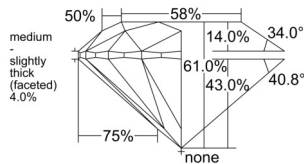

GIA®

FACSIMILE

GIA REPORT 1535993542

Verify this report at GIA.edu

GIA NATURAL DIAMOND DOSSIER®

November 19, 2025
GIA Report Number 1535993542
Shape and Cutting Style ..... Round Brilliant
Measurements ..... 5.36 - 5.39 x 3.28 mm

GRADING RESULTS

Carat Weight ..... 0.58 carat
Color Grade ..... D
Clarity Grade VS1
Cut Grade ..... Excellent

ADDITIONAL GRADING INFORMATION

Polish ..... Excellent
Symmetry ..... Excellent
Fluorescence ..... Faint
Clarity Characteristics ..... Internal Graining
Inscription(s): GIA 1535993542

PROPORTIONS

Profile to actual proportions

GRADING SCALES

GIA COLOR SCALE

COLORLESS	D
	E
	F
	G
	H
	I
	J
NEAR COLORLESS	K
	L
Faint	M
	N
	O
	P
Very Light	Q
	R
	S
	T
	U
	V
Light	W
	X
	Y
	Z

GIA CLARITY SCALE

FLAWLESS	VERY VERY SLIGHTLY INCLUDED	VS₁	VS₂	VS₁	VS₂	SL₁	SL₂	I₁	I₂	I₃		
											FLAWLESS	INTERNALLY FLAWLESS

GIA CUT SCALE

EXCELLENT
VERY GOOD
GOOD
FAIR
POOR