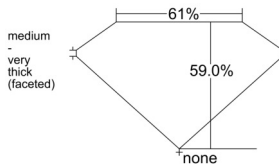

GIA®

FACSIMILE

GIA REPORT 1535995170

Verify this report at GIA.edu

GIA NATURAL DIAMOND DOSSIER®

November 13, 2025
GIA Report Number 1535995170
Shape and Cutting Style ..... Heart Brilliant
Measurements ..... 5.39 x 6.22 x 3.67 mm

GRADING RESULTS

Carat Weight ..... 0.70 carat
Color Grade ..... E
Clarity Grade VS2

ADDITIONAL GRADING INFORMATION

Polish ..... Very Good
Symmetry ..... Very Good
Fluorescence ..... None
Clarity Characteristics ..... Cloud, Feather
Inscription(s): GIA 1535995170

PROPORTIONS

Profile not to actual proportions

GRADING SCALES

GIA COLOR SCALE		GIA CLARITY SCALE			
COLORLESS	D	VERY VERY SLIGHTLY INCLUDED	FLAWLESS		
	E		INTERNALLY FLAWLESS		
	F	VERY SLIGHTLY INCLUDED	VVS₁		
	G		VVS₂		
	H		VS₁		
	NEAR COLORLESS	I	SLIGHTLY INCLUDED	VS₂	
		J		SI₁	
		FAINT	K	INCLUDED	SI₂
			L		I₁
			M		I₂
VERT LIGHT	N	LIGHT	I₃		
	O				
	P				
	Q				
	R