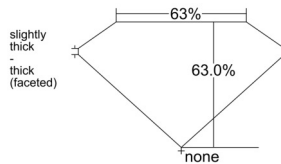

GIA®

FACSIMILE

GIA REPORT 1537029287

Verify this report at GIA.edu

GIA NATURAL DIAMOND DOSSIER®

August 07, 2025
GIA Report Number 1537029287
Shape and Cutting Style ..... Pear Brilliant
Measurements ..... 6.35 x 4.07 x 2.57 mm

GRADING RESULTS

Carat Weight ..... 0.40 carat
Color Grade ..... E
Clarity Grade VS1

ADDITIONAL GRADING INFORMATION

Polish ..... Excellent
Symmetry ..... Very Good
Fluorescence ..... None
Clarity Characteristics... Crystal, Cavity, Needle, Indented Natural
Inscription(s): GIA 1537029287

PROPORTIONS

Profile not to actual proportions

GRADING SCALES

GIA COLOR SCALE		GIA CLARITY SCALE			
COLORLESS	D	VERY VERY SLIGHTLY INCLUDED	FLAWLESS		
	E		INTERNALLY FLAWLESS		
	F	VERY SLIGHTLY INCLUDED	VS₁		
	G		VS₂		
	H		VS₁		
	NEAR COLORLESS	I	SLIGHTLY INCLUDED	VS₂	
		J		SI₁	
		FAINT	K	INCLUDED	SI₂
			L		I₁
			M		I₂
VERT LIGHT	N	INCLUDED	I₃		
	O				
	P				
	Q				
	R				
LIGHT	S				
	T				
	U				
	V				
	W				
X					
Y					
Z