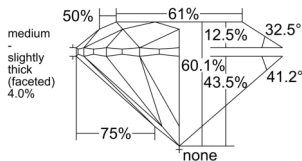

GIA®

FACSIMILE

GIA REPORT 1537077343

Verify this report at GIA.edu

GIA NATURAL DIAMOND DOSSIER®

August 08, 2025
GIA Report Number 1537077343
Shape and Cutting Style ..... Round Brilliant
Measurements ..... 4.33 - 4.36 x 2.61 mm

GRADING RESULTS

Carat Weight ..... 0.30 carat
Color Grade ..... F
Clarity Grade VVS1
Cut Grade ..... Excellent

ADDITIONAL GRADING INFORMATION

Polish ..... Excellent
Symmetry ..... Excellent
Fluorescence ..... None
Clarity Characteristics..... Internal Graining, Feather
Inscription(s): GIA 1537077343

PROPORTIONS

Profile to actual proportions

GRADING SCALES

GIA COLOR SCALE

COLORLESS	D
	E
	F
	G
	H
	I
	J
NEAR COLORLESS	K
	L
	M
	N
	O
	P
	Q
	R
	S
	T
	U
	V
	W
	X
	Y
LIGHT	Z

GIA CLARITY SCALE

	FLAWLESS
	INTERNALLY FLAWLESS
VERY VERY SLIGHTLY INCLUDED	VVS₁
	VVS₂
VERY SLIGHTLY INCLUDED	VS₁
	VS₂
SLIGHTLY INCLUDED	SI₁
	SI₂
	I₁
	I₂
INCLUDED	I₃

GIA CUT SCALE

	EXCELLENT
	VERY GOOD
	GOOD
	FAIR
	POOR