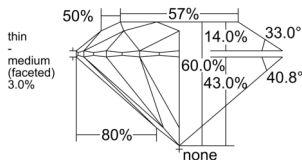

GIA®

FACSIMILE

GIA REPORT 1537149366

Verify this report at GIA.edu

GIA NATURAL DIAMOND DOSSIER®

August 20, 2025
GIA Report Number 1537149366
Shape and Cutting Style ..... Round Brilliant
Measurements ..... 4.79 - 4.81 x 2.88 mm

GRADING RESULTS

Carat Weight ..... 0.40 carat
Color Grade ..... F
Clarity Grade VS2
Cut Grade ..... Excellent

ADDITIONAL GRADING INFORMATION

Polish ..... Excellent
Symmetry ..... Excellent
Fluorescence ..... None
Clarity Characteristics..... Cloud, Crystal, Feather
Inscription(s): GIA 1537149366

PROPORTIONS

Profile to actual proportions

GRADING SCALES

GIA COLOR SCALE	GIA CLARITY SCALE	GIA CUT SCALE	
D	FLAWLESS	EXCELLENT	
E	INTERNALLY FLAWLESS		
F		VVS₁	VERY GOOD
G	VVS₂		
H	VS₁	GOOD	
I	VS₂		
J	SI₁	FAIR	
K	SI₂		
L	I₁	POOR	
M	I₂		
N	I₃		
O			
P			
Q			
R			
S			
T			
U			
V			
W			
X			
Y			
Z