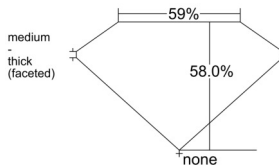

GIA®

FACSIMILE

GIA REPORT 1537193780

Verify this report at GIA.edu

GIA NATURAL DIAMOND DOSSIER®

August 23, 2025
GIA Report Number 1537193780
Shape and Cutting Style ..... Heart Brilliant
Measurements ..... 6.02 x 6.75 x 3.91 mm

GRADING RESULTS

Carat Weight ..... 0.91 carat
Color Grade ..... D
Clarity Grade VVS2

ADDITIONAL GRADING INFORMATION

Polish ..... Excellent
Symmetry ..... Excellent
Fluorescence ..... None
Clarity Characteristics ..... Pinpoint, Feather
Inscription(s): GIA 1537193780

PROPORTIONS

Profile not to actual proportions

GRADING SCALES

GIA COLOR SCALE		GIA CLARITY SCALE	
COLORLESS	D	VERY VERY SLIGHTLY INCLUDED	FLAWLESS
	E		INTERNALLY FLAWLESS
	F		VVS₁
	G		VVS₂
	H		VS₁
	I		VS₂
	J		SI₁
	K		SI₂
	L		I₁
	M		I₂
NEAR COLORLESS	N	SLIGHTLY INCLUDED	I₃
	O		
	P		
	Q		
FAINT	R		
	S		
	T		
	U		
VERT LIGHT	V		
	W		
	X		
	Y		
LIGHT	Z