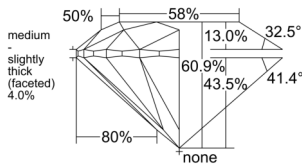

GIA®

FACSIMILE

GIA REPORT 1537207531

Verify this report at GIA.edu

GIA NATURAL DIAMOND DOSSIER®

August 22, 2025
GIA Report Number 1537207531
Shape and Cutting Style ..... Round Brilliant
Measurements ..... 4.28 - 4.30 x 2.61 mm

GRADING RESULTS

Carat Weight ..... 0.29 carat
Color Grade ..... F
Clarity Grade VS2
Cut Grade ..... Excellent

ADDITIONAL GRADING INFORMATION

Polish ..... Excellent
Symmetry ..... Excellent
Fluorescence ..... Faint
Clarity Characteristics ..... Feather, Crystal
Inscription(s): GIA 1537207531

PROPORTIONS

Profile to actual proportions