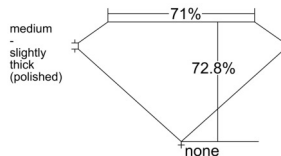

GIA®

FACSIMILE

GIA REPORT 1537210031

Verify this report at GIA.edu

GIA NATURAL DIAMOND DOSSIER®

August 23, 2025
GIA Report Number 1537210031
Shape and Cutting Style ..... **Square Modified Brilliant**
Measurements ..... 4.35 x 4.34 x 3.16 mm

GRADING RESULTS

Carat Weight ..... 0.50 carat
Color Grade ..... H
Clarity Grade VS1

ADDITIONAL GRADING INFORMATION

Polish ..... Excellent
Symmetry ..... Very Good
Fluorescence ..... None
Clarity Characteristics ..... Cloud, Pinpoint
Inscription(s): GIA 1537210031

PROPORTIONS

Profile not to actual proportions

GRADING SCALES

GIA COLOR SCALE		GIA CLARITY SCALE			
COLORLESS	D	VERY VERY SLIGHTLY INCLUDED	FLAWLESS		
	E		INTERNALLY FLAWLESS		
	F	VERY SLIGHTLY INCLUDED	VVS₁		
	G		VVS₂		
	H		VS₁		
	NEAR COLORLESS	I	SLIGHTLY INCLUDED	VS₂	
		J		SI₁	
		FAINT	K	INCLUDED	SI₂
			L		I₁
			M		I₂
VERY LIGHT			N	INCLUDED	I₃
			O		
			P		
	Q				
LIGHT	R				
	S				
	T				
	U				
	V				
	Z