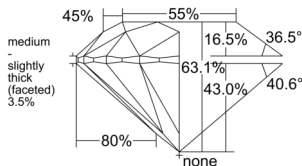

GIA®

FACSIMILE

GIA REPORT 1537219240

Verify this report at GIA.edu

GIA NATURAL DIAMOND DOSSIER®

August 25, 2025
GIA Report Number 1537219240
Shape and Cutting Style ..... Round Brilliant
Measurements ..... 5.18 - 5.21 x 3.28 mm

GRADING RESULTS

Carat Weight ..... 0.55 carat
Color Grade ..... E
Clarity Grade VS1
Cut Grade ..... Excellent

ADDITIONAL GRADING INFORMATION

Polish ..... Excellent
Symmetry ..... Excellent
Fluorescence ..... Faint
Clarity Characteristics..... Cloud, Needle, Pinpoint
Inscription(s): GIA 1537219240

PROPORTIONS

GRADING SCALES

GIA COLOR SCALE	GIA CLARITY SCALE	GIA CUT SCALE
COLOURLESS	FLAWLESS	EXCELLENT
E	INTERNALLY FLAWLESS	
F	VVS₁	VERY GOOD
G		
H	VVS₂	GOOD
I	VS₁	
J	VS₂	FAIR
K	SI₁	
L	SI₂	POOR
M	I₁	
N	I₂	
O	I₃	
P		
Q		
R		
S		
T		
U		
V		
W		
X		
Y		
Z