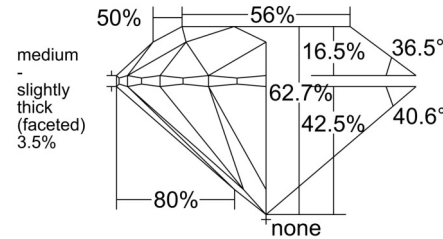

GIA NATURAL DIAMOND GRADING REPORT

August 28, 2025
GIA Report Number 1537231236
Shape and Cutting Style ..... Round Brilliant
Measurements ..... 7.83 - 7.88 x 4.93 mm

GRADING RESULTS

Carat Weight ..... 1.90 carat
Color Grade ..... K
Clarity Grade SI1
Cut Grade ..... Excellent

ADDITIONAL GRADING INFORMATION

Polish ..... Excellent
Symmetry ..... Excellent
Fluorescence ..... None
Inscription(s): GIA 1537231236
Comments: Additional clouds are not shown.

PROPORTIONS

Profile to actual proportions