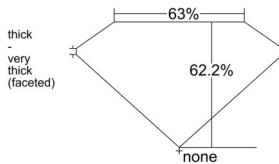

GIA®

FACSIMILE

GIA REPORT 1537240776

Verify this report at GIA.edu

GIA NATURAL DIAMOND DOSSIER®

August 28, 2025
GIA Report Number 1537240776
Shape and Cutting Style ..... Marquise Brilliant
Measurements ..... 7.31 x 3.90 x 2.42 mm

GRADING RESULTS

Carat Weight ..... 0.40 carat
Color Grade ..... F
Clarity Grade VVS2

ADDITIONAL GRADING INFORMATION

Polish ..... Excellent
Symmetry ..... Very Good
Fluorescence ..... Strong Blue
Clarity Characteristics..... Feather, Pinpoint, Surface Graining
Inscription(s): GIA 1537240776

PROPORTIONS

Profile not to actual proportions

GRADING SCALES

GIA COLOR SCALE		GIA CLARITY SCALE			
COLORLESS	D	VERY VERY SLIGHTLY INCLUDED	FLAWLESS		
	E		INTERNALLY FLAWLESS		
	F	VERY SLIGHTLY INCLUDED	VVS₁		
	G		VVS₂		
	H		VS₁		
	NEAR COLORLESS	I	SLIGHTLY INCLUDED	VS₂	
		J		SI₁	
		FAINT	K	INCLUDED	SI₂
			L		I₁
			M		I₂
VERT LIGHT	N	LIGHT	I₃		
	O				
	P				
	Q				
	R