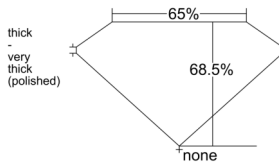

GIA®

FACSIMILE

GIA REPORT 1537308898

Verify this report at GIA.edu

GIA NATURAL DIAMOND DOSSIER®

September 04, 2025
GIA Report Number 1537308898
Shape and Cutting Style ..... Square Emerald Cut
Measurements ..... 4.68 x 4.60 x 3.15 mm

GRADING RESULTS

Carat Weight ..... 0.63 carat
Color Grade ..... F
Clarity Grade VS2

ADDITIONAL GRADING INFORMATION

Polish ..... Excellent
Symmetry ..... Very Good
Fluorescence ..... None
Clarity Characteristics ..... Crystal, Cloud
Inscription(s): GIA 1537308898

PROPORTIONS

Profile not to actual proportions

GRADING SCALES

GIA COLOR SCALE		GIA CLARITY SCALE			
COLORLESS	D	VERY VERY SLIGHTLY INCLUDED	FLAWLESS		
	E		INTERNALLY FLAWLESS		
	F	VERY SLIGHTLY INCLUDED	VVS₁		
	G		VVS₂		
	H		VS₁		
	NEAR COLORLESS	I	SLIGHTLY INCLUDED	VS₂	
		J		SI₁	
		FAINT	K	INCLUDED	SI₂
			L		I₁
			M		I₂
VERT LIGHT	N	LIGHT	I₃		
	O				
	P				
	Q				
	R