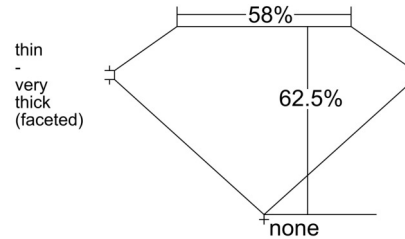

GIA NATURAL DIAMOND GRADING REPORT

September 05, 2025
 GIA Report Number 1537309219
 Shape and Cutting Style Oval Brilliant
 Measurements 8.30 x 5.92 x 3.70 mm

GRADING RESULTS

Carat Weight 1.20 carat
 Color Grade F
 Clarity Grade SI2

PROPORTIONS

Profile not to actual proportions

CLARITY CHARACTERISTICS

KEY TO SYMBOLS*

-  Twinning Wisp
-  Natural
-  Feather
-  Crystal
-  Indented Natural

* Red symbols denote internal characteristics (inclusions). Green or black symbols denote external characteristics (blemishes). Diagram is an approximate representation of the diamond, and symbols shown indicate type, position, and approximate size of clarity characteristics. All clarity characteristics may not be shown. Details of finish are not shown.