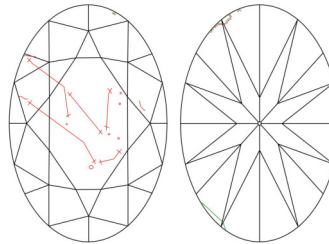

GIA NATURAL DIAMOND GRADING REPORT

September 05, 2025
 GIA Report Number 1537309219
 Shape and Cutting Style Oval Brilliant
 Measurements 8.30 x 5.92 x 3.70 mm

GRADING RESULTS

Carat Weight 1.20 carat
 Color Grade F
 Clarity Grade SI2

ADDITIONAL GRADING INFORMATION

Polish Excellent
 Symmetry Excellent
 Fluorescence Faint
 Inscription(s): GIA 1537309219

Comments: Additional twinning wisps, clouds, pinpoints and surface graining are not shown.

PROPORTIONS

Profile not to actual proportions

CLARITY CHARACTERISTICS

KEY TO SYMBOLS*

-  Twinning Wisp
-  Natural
-  Feather
-  Crystal
-  Indented Natural

* Red symbols denote internal characteristics (inclusions). Green or black symbols denote external characteristics (blemishes). Diagram is an approximate representation of the diamond, and symbols shown indicate type, position, and approximate size of clarity characteristics. All clarity characteristics may not be shown. Details of finish are not shown.