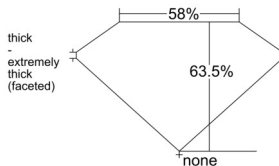

GIA®

FACSIMILE

GIA REPORT 1537361853

Verify this report at GIA.edu

GIA NATURAL DIAMOND DOSSIER®

September 10, 2025
GIA Report Number 1537361853
Shape and Cutting Style ..... Heart Brilliant
Measurements ..... 4.39 x 5.36 x 3.41 mm

GRADING RESULTS

Carat Weight ..... 0.50 carat
Color Grade ..... H
Clarity Grade VVS2

ADDITIONAL GRADING INFORMATION

Polish ..... Excellent
Symmetry ..... Very Good
Fluorescence ..... None
Clarity Characteristics ..... Cloud, Internal Graining
Inscription(s): GIA 1537361853

PROPORTIONS

Profile not to actual proportions

GRADING SCALES

GIA COLOR SCALE		GIA CLARITY SCALE	
COLORLESS	D	VERY VERY SLIGHTLY INCLUDED	FLAWLESS
	E		INTERNALLY FLAWLESS
	F		VVS₁
	G		VVS₂
	H		VS₁
	I		VS₂
	J		SI₁
	K		SI₂
	L		I₁
	M		I₂
NEAR COLORLESS	N	SLIGHTLY INCLUDED	I₃
	O		
	P		
	Q		
FAINT	R		
	S		
	T		
	U		
VERT LIGHT	V		
	W		
	X		
	Y		
LIGHT	Z