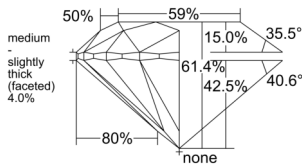

GIA®

FACSIMILE

GIA REPORT

1537383148

Verify this report at GIA.edu

GIA NATURAL DIAMOND DOSSIER®

September 11, 2025
GIA Report Number 1537383148
Shape and Cutting Style ..... Round Brilliant
Measurements ..... 5.08 - 5.12 x 3.14 mm

GRADING RESULTS

Carat Weight ..... 0.51 carat
Color Grade ..... G
Clarity Grade VS2
Cut Grade ..... Excellent

ADDITIONAL GRADING INFORMATION

Polish ..... Excellent
Symmetry ..... Excellent
Fluorescence ..... Medium Blue
Clarity Characteristics ..... Crystal, Cloud
Inscription(s): GIA 1537383148

PROPORTIONS

Profile to actual proportions

GRADING SCALES

GIA COLOR SCALE

COLORLESS	D
	E
	F
	G
	H
	I
	J
NEAR COLORLESS	K
	L
FAIN	M
	N
	O
	P
VERY LIGHT	Q
	R
	S
	T
	U
	V
	W
	X
	Y
LIGHT	Z

GIA CLARITY SCALE

FLAWLESS	VERY VERY SLIGHTLY INCLUDED	VS₁	VS₂	SI₁	SI₂	I₁	I₂	I₃		
									FLAWLESS	INTERNALLY FLAWLESS

GIA CUT SCALE

EXCELLENT
VERY GOOD
GOOD
FAIR
POOR