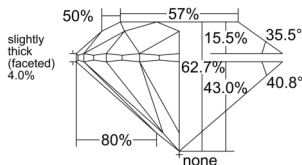

GIA®

FACSIMILE

GIA REPORT 1537383651

Verify this report at GIA.edu

GIA NATURAL DIAMOND DOSSIER®

September 10, 2025
GIA Report Number 1537383651
Shape and Cutting Style ..... Round Brilliant
Measurements ..... 5.65 - 5.68 x 3.55 mm

GRADING RESULTS

Carat Weight ..... 0.71 carat
Color Grade ..... H
Clarity Grade VVS2
Cut Grade ..... Excellent

ADDITIONAL GRADING INFORMATION

Polish ..... Excellent
Symmetry ..... Excellent
Fluorescence ..... None
Clarity Characteristics ..... Pinpoint, Cloud
Inscription(s): GIA 1537383651

PROPORTIONS

Profile to actual proportions