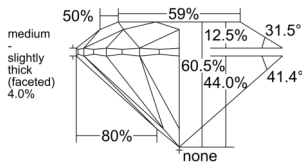

GIA®

FACSIMILE

GIA REPORT 1537385731

Verify this report at GIA.edu

GIA NATURAL DIAMOND DOSSIER®

September 10, 2025
GIA Report Number 1537385731
Shape and Cutting Style ..... Round Brilliant
Measurements ..... 5.02 - 5.04 x 3.04 mm

GRADING RESULTS

Carat Weight ..... 0.47 carat
Color Grade ..... E
Clarity Grade VVS1
Cut Grade ..... Excellent

ADDITIONAL GRADING INFORMATION

Polish ..... Excellent
Symmetry ..... Excellent
Fluorescence ..... None
Clarity Characteristics ..... Pinpoint
Inscription(s): GIA 1537385731

PROPORTIONS

Profile to actual proportions

GRADING SCALES

GIA COLOR SCALE	GIA CLARITY SCALE	GIA CUT SCALE	
D	FLAWLESS	EXCELLENT	
E	INTERNALLY FLAWLESS		
F		VVS₁	VERY GOOD
G	VVS₂		
H	VS₁	GOOD	
I	VS₂		
J	SI₁	FAIR	
K	SI₂		
L	I₁	POOR	
M			
N			
O	I₂		
P			
Q	I₃		
R			
S			
T			
U			
V			
W			
X			
Y			
Z