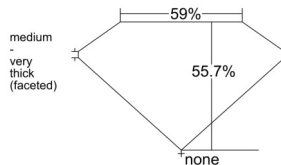

GIA®

FACSIMILE

GIA REPORT 1537430732

Verify this report at GIA.edu

GIA NATURAL DIAMOND DOSSIER®

September 15, 2025
GIA Report Number 1537430732
Shape and Cutting Style ..... Heart Brilliant
Measurements ..... 5.20 x 6.08 x 3.38 mm

GRADING RESULTS

Carat Weight ..... 0.61 carat
Color Grade ..... F
Clarity Grade VS2

ADDITIONAL GRADING INFORMATION

Polish ..... Excellent
Symmetry ..... Very Good
Fluorescence ..... None
Clarity Characteristics ..... Crystal, Cloud, Feather
Inscription(s): GIA 1537430732

PROPORTIONS

Profile not to actual proportions

GRADING SCALES

GIA COLOR SCALE		GIA CLARITY SCALE	
COLORLESS	D	VERY VERY SLIGHTLY INCLUDED	FLAWLESS
	E		INTERNALLY FLAWLESS
	F		VVS₁
	G		VVS₂
	H		VS₁
	I		VS₂
	J		SI₁
	K		SI₂
	L		I₁
	M		I₂
NEAR COLORLESS	N	SLIGHTLY INCLUDED	I₃
	O		
	P		
	Q		
FANT COLORLESS	R	INCLUDED	
	S		
	T		
	U		
VERT LIGHT	V		
	W		
	X		
	Y		
LIGHT	Z