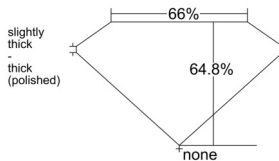

GIA®

FACSIMILE

GIA REPORT 1537437645

Verify this report at GIA.edu

GIA NATURAL DIAMOND DOSSIER®

September 16, 2025
GIA Report Number 1537437645
Shape and Cutting Style ..... Emerald Cut
Measurements ..... 6.40 x 4.70 x 3.05 mm

GRADING RESULTS

Carat Weight ..... 0.91 carat
Color Grade ..... G
Clarity Grade VS1

ADDITIONAL GRADING INFORMATION

Polish ..... Excellent
Symmetry ..... Very Good
Fluorescence ..... None
Clarity Characteristics..... Crystal, Cloud, Needle, Pinpoint
Inscription(s): GIA 1537437645

PROPORTIONS

Profile not to actual proportions

GRADING SCALES

GIA COLOR SCALE		GIA CLARITY SCALE			
COLORLESS	D	VERY VERY SLIGHTLY INCLUDED	FLAWLESS		
	E		INTERNALLY FLAWLESS		
	F	VERY SLIGHTLY INCLUDED	VVS₁		
	G		VVS₂		
	H		VS₁		
	NEAR COLORLESS	I	SLIGHTLY INCLUDED	VS₂	
		J		SI₁	
		FAINT	K	INCLUDED	SI₂
			L		I₁
			M		I₂
VERT LIGHT	N	LIGHT	I₃		
	O				
	P				
	Q				
	R