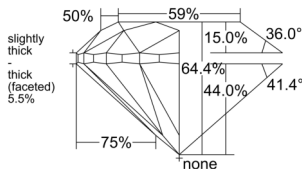

GIA®

FACSIMILE

GIA REPORT

1537438581

Verify this report at GIA.edu

GIA NATURAL DIAMOND DOSSIER®

September 16, 2025
GIA Report Number 1537438581
Shape and Cutting Style ..... Round Brilliant
Measurements ..... 4.94 - 4.97 x 3.19 mm

GRADING RESULTS

Carat Weight ..... 0.50 carat
Color Grade ..... G
Clarity Grade VS1
Cut Grade ..... Very Good

ADDITIONAL GRADING INFORMATION

Polish ..... Excellent
Symmetry ..... Excellent
Fluorescence ..... None
Clarity Characteristics ..... Cloud, Crystal
Inscription(s): GIA 1537438581

PROPORTIONS

Profile to actual proportions

GRADING SCALES

GIA COLOR SCALE	GIA CLARITY SCALE	GIA CUT SCALE
COLOURLESS	FLAWLESS	EXCELLENT
D	INTERNALLY FLAWLESS	
E	VVS₁	VERY GOOD
F		
G	VVS₂	
H	VS₁	GOOD
I		
J	VS₂	
K	SI₁	FAIR
L		
M	SI₂	
N	I₁	POOR
O		
P		
Q	I₂	
R		
S	I₃	
T		
U		
V		
W		
X		
Y		
Z