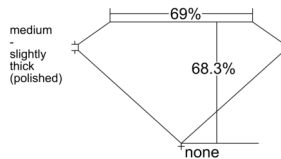

GIA®

FACSIMILE

GIA REPORT 1537449351

Verify this report at GIA.edu

GIA NATURAL DIAMOND DOSSIER®

September 16, 2025
GIA Report Number 1537449351
Shape and Cutting Style ..... **Cut-Cornered Rectangular Modified Brilliant**
Measurements ..... 5.34 x 3.99 x 2.72 mm

GRADING RESULTS

Carat Weight ..... 0.50 carat
Color Grade ..... F
Clarity Grade S11

ADDITIONAL GRADING INFORMATION

Polish ..... Excellent
Symmetry ..... Very Good
Fluorescence ..... Faint
Clarity Characteristics ..... Feather
Inscription(s): GIA 1537449351

PROPORTIONS

Profile not to actual proportions

GRADING SCALES

GIA COLOR SCALE		GIA CLARITY SCALE			
COLORLESS	D	VERY VERY SLIGHTLY INCLUDED	FLAWLESS		
	E		INTERNALLY FLAWLESS		
	F		VVS₁		
	NEAR COLORLESS	G	VERY SLIGHTLY INCLUDED	VVS₂	
		H		VS₁	
		FAINT	I	SLIGHTLY INCLUDED	VS₂
			J		S1₁
	K		S1₂		
	VERT LIGHT		L	INCLUDED	I₁
			M		I₂
N			I₃		
LIGHT		O			
		P			
		Q			
		R			
	S				
	T				
U					
V					
W					
X					
Y					
Z