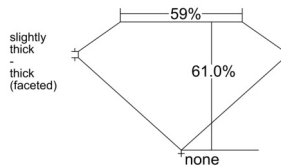

GIA®

FACSIMILE

GIA REPORT 1537509118

Verify this report at GIA.edu

GIA NATURAL DIAMOND DOSSIER®

September 24, 2025
GIA Report Number 1537509118
Shape and Cutting Style ..... Pear Brilliant
Measurements ..... 7.28 x 4.43 x 2.71 mm

GRADING RESULTS

Carat Weight ..... 0.52 carat
Color Grade I
Clarity Grade VS1

ADDITIONAL GRADING INFORMATION

Polish ..... Very Good
Symmetry ..... Excellent
Fluorescence ..... None
Clarity Characteristics..... Crystal, Cloud, Pinpoint
Inscription(s): GIA 1537509118

PROPORTIONS

Profile not to actual proportions

GRADING SCALES

GIA COLOR SCALE		GIA CLARITY SCALE	
COLORLESS	D	VERY VERY SLIGHTLY INCLUDED	FLAWLESS
	E		INTERNALLY FLAWLESS
	F		VVS₁
	G		VVS₂
	H		VS₁
	I		VS₂
	J		SI₁
	K		SI₂
	L		I₁
	M		I₂
NEAR COLORLESS	N	SLIGHTLY INCLUDED	I₃
	O		
	P		
	Q		
FAINT	R		
	S		
	T		
	U		
VERT LIGHT	V		
	W		
	X		
	Y		
LIGHT	Z