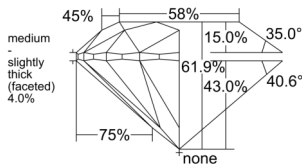

GIA®

FACSIMILE

GIA REPORT 1537524924

Verify this report at GIA.edu

GIA NATURAL DIAMOND DOSSIER®

September 24, 2025
GIA Report Number 1537524924
Shape and Cutting Style ..... Round Brilliant
Measurements ..... 4.60 - 4.63 x 2.86 mm

GRADING RESULTS

Carat Weight ..... 0.38 carat
Color Grade ..... E
Clarity Grade VS2
Cut Grade ..... Excellent

ADDITIONAL GRADING INFORMATION

Polish ..... Excellent
Symmetry ..... Excellent
Fluorescence ..... Faint
Clarity Characteristics ..... Cloud, Crystal
Inscription(s): GIA 1537524924

PROPORTIONS

Profile to actual proportions

GRADING SCALES

GIA COLOR SCALE

COLORESS	D
	E
	F
	G
	H
	I
	J
NEAR COLORESS	K
	L
FAIN	M
	N
	O
	P
VERY LIGHT	Q
	R
	S
	T
	U
	V
	W
	X
	Y
LIGHT	Z

GIA CLARITY SCALE

FLAWLESS	VERY VERY SLIGHTLY INCLUDED	VS₁	VS₂	SI₁	SI₂	I₁	I₂	I₃	
									FLAWLESS
INTERNALLY FLAWLESS	VERY SLIGHTLY INCLUDED								

GIA CUT SCALE

EXCELLENT
VERY GOOD
GOOD
FAIR
POOR