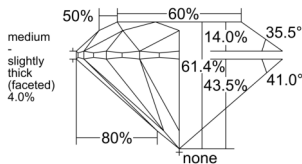

GIA®

FACSIMILE

GIA REPORT 1537600792

Verify this report at GIA.edu

GIA NATURAL DIAMOND DOSSIER®

September 30, 2025
GIA Report Number 1537600792
Shape and Cutting Style ..... Round Brilliant
Measurements ..... 4.46 - 4.49 x 2.75 mm

GRADING RESULTS

Carat Weight ..... 0.34 carat
Color Grade ..... D
Clarity Grade VVS1
Cut Grade ..... Excellent

ADDITIONAL GRADING INFORMATION

Polish ..... Excellent
Symmetry ..... Excellent
Fluorescence ..... None
Clarity Characteristics ..... Cloud, Pinpoint, Feather
Inscription(s): GIA 1537600792

PROPORTIONS

Profile to actual proportions