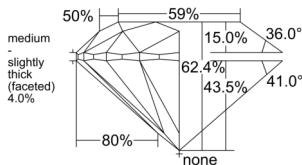

GIA®

FACSIMILE

GIA REPORT 1537621724

Verify this report at GIA.edu

GIA NATURAL DIAMOND DOSSIER®

October 07, 2025
GIA Report Number 1537621724
Shape and Cutting Style ..... Round Brilliant
Measurements ..... 5.54 - 5.56 x 3.47 mm

GRADING RESULTS

Carat Weight ..... 0.66 carat
Color Grade ..... E
Clarity Grade VS1
Cut Grade ..... Excellent

ADDITIONAL GRADING INFORMATION

Polish ..... Excellent
Symmetry ..... Excellent
Fluorescence ..... None
Clarity Characteristics..... Crystal, Needle, Cloud
Inscription(s): GIA 1537621724

PROPORTIONS

Profile to actual proportions

GRADING SCALES

GIA COLOR SCALE

COLOREDNESS	D
	E
	F
	G
	H
	I
	J
NEAR COLORLESS	K
	L
Faint	M
	N
	O
	P
	Q
	R
	S
	T
	U
	V
	W
	X
	Y
Light	Z

GIA CLARITY SCALE

FLAWLESS	INTERNAL FLAWLESS	
		FLAWLESS
VERY VERY SLIGHTLY INCLUDED	VVS₁	
	VVS₂	
VERY SLIGHTLY INCLUDED	VS₁	
	VS₂	
SLIGHTLY INCLUDED	SI₁	
	SI₂	
INCLUDED	I₁	
	I₂	
	I₃	

GIA CUT SCALE

EXCELLENT
VERY GOOD
GOOD
FAIR
POOR