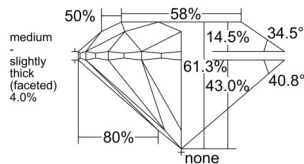

GIA®

FACSIMILE

GIA REPORT 1537651089

Verify this report at GIA.edu

GIA NATURAL DIAMOND DOSSIER®

October 08, 2025
GIA Report Number 1537651089
Shape and Cutting Style ..... Round Brilliant
Measurements ..... 4.70 - 4.73 x 2.89 mm

GRADING RESULTS

Carat Weight ..... 0.40 carat
Color Grade ..... G
Clarity Grade S11
Cut Grade ..... Excellent

ADDITIONAL GRADING INFORMATION

Polish ..... Excellent
Symmetry ..... Excellent
Fluorescence ..... None
Clarity Characteristics..... Crystal, Cloud, Feather
Inscription(s): GIA 1537651089

PROPORTIONS

Profile to actual proportions