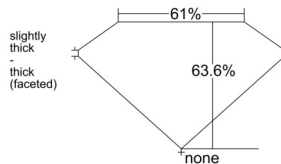

GIA®

FACSIMILE

GIA REPORT 1537673366

Verify this report at GIA.edu

GIA NATURAL DIAMOND DOSSIER®

October 08, 2025
GIA Report Number 1537673366
Shape and Cutting Style ..... Pear Brilliant
Measurements ..... 7.22 x 4.10 x 2.61 mm

GRADING RESULTS

Carat Weight ..... 0.45 carat
Color Grade ..... D
Clarity Grade VVS2

ADDITIONAL GRADING INFORMATION

Polish ..... Excellent
Symmetry ..... Good
Fluorescence ..... None
Clarity Characteristics ..... Pinpoint
Inscription(s): GIA 1537673366

PROPORTIONS

Profile not to actual proportions

GRADING SCALES

GIA COLOR SCALE		GIA CLARITY SCALE	
COLORLESS	D	VERY VERY SLIGHTLY INCLUDED	FLAWLESS
	E		INTERNALLY FLAWLESS
	F		VVS₁
	G		VVS₂
	H		VS₁
	I		VS₂
	J		SI₁
	K		SI₂
	L		I₁
	M		I₂
NEAR COLORLESS	N	SLIGHTLY INCLUDED	I₃
	O		
	P		
	Q		
FAINT	R		
	S		
	T		
	U		
VERT LIGHT	V		
	W		
	X		
	Y		
LIGHT	Z