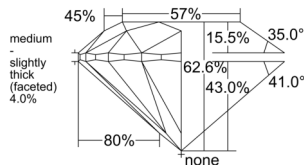

GIA®

FACSIMILE

GIA REPORT 1537761657

Verify this report at GIA.edu

GIA NATURAL DIAMOND DOSSIER®

October 17, 2025
GIA Report Number 1537761657
Shape and Cutting Style ..... Round Brilliant
Measurements ..... 5.91 - 5.95 x 3.71 mm

GRADING RESULTS

Carat Weight ..... 0.80 carat
Color Grade ..... E
Clarity Grade VS1
Cut Grade ..... Excellent

ADDITIONAL GRADING INFORMATION

Polish ..... Excellent
Symmetry ..... Excellent
Fluorescence ..... Faint
Clarity Characteristics..... Crystal, Cloud, Pinpoint
Inscription(s): GIA 1537761657

PROPORTIONS

GRADING SCALES

GIA COLOR SCALE

COLORLESS	D
	E
	F
	G
	H
	I
	J
NEAR COLORLESS	K
	L
FAIN	M
	N
	O
	P
VERY LIGHT	Q
	R
	S
	T
	U
	V
	W
	X
	Y
LIGHT	Z

GIA CLARITY SCALE

	FLAWLESS
	INTERNALLY FLAWLESS
VERY VERY SLIGHTLY INCLUDED	VVS₁
	VVS₂
VERY SLIGHTLY INCLUDED	VS₁
	VS₂
SLIGHTLY INCLUDED	SI₁
	SI₂
	I₁
	I₂
INCLUDED	I₃

GIA CUT SCALE

	EXCELLENT
	VERY GOOD
	GOOD
	FAIR
	POOR