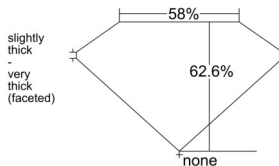

GIA®

FACSIMILE

GIA REPORT 1537856395

Verify this report at GIA.edu

GIA NATURAL DIAMOND DOSSIER®

October 30, 2025
GIA Report Number 1537856395
Shape and Cutting Style ..... Pear Brilliant
Measurements ..... 7.61 x 4.55 x 2.85 mm

GRADING RESULTS

Carat Weight ..... 0.58 carat
Color Grade ..... D
Clarity Grade VS1

ADDITIONAL GRADING INFORMATION

Polish ..... Excellent
Symmetry ..... Very Good
Fluorescence ..... None
Clarity Characteristics ..... Cloud, Pinpoint
Inscription(s): GIA 1537856395

PROPORTIONS

Profile not to actual proportions

GRADING SCALES

GIA COLOR SCALE		GIA CLARITY SCALE			
COLORLESS	D	VERY VERY SLIGHTLY INCLUDED	FLAWLESS		
	E		INTERNALLY FLAWLESS		
	F	VERY SLIGHTLY INCLUDED	VS₁		
	G		VS₂		
	H		VS₁		
	NEAR COLORLESS	I	SLIGHTLY INCLUDED	VS₂	
		J		SI₁	
		FAINT	K	INCLUDED	SI₂
			L		I₁
			M		I₂
VERT LIGHT	N	LIGHT	I₃		
	O				
	P				
	Q				
	R