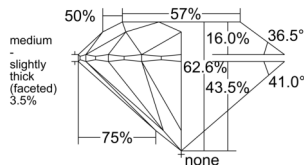

GIA®

FACSIMILE

GIA REPORT 1537863884

Verify this report at GIA.edu

GIA NATURAL DIAMOND DOSSIER®

December 16, 2025
GIA Report Number 1537863884
Shape and Cutting Style ..... Round Brilliant
Measurements ..... 5.27 - 5.30 x 3.31 mm

GRADING RESULTS

Carat Weight ..... 0.57 carat
Color Grade ..... D
Clarity Grade VS1
Cut Grade ..... Excellent

ADDITIONAL GRADING INFORMATION

Polish ..... Excellent
Symmetry ..... Excellent
Fluorescence ..... Faint
Clarity Characteristics ..... Cloud, Needle, Pinpoint
Inspection(s): GIA 1537863884

PROPORTIONS

Profile to actual proportions