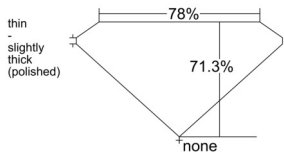

GIA®

FACSIMILE

GIA REPORT 1537878536

Verify this report at GIA.edu

GIA NATURAL DIAMOND DOSSIER®

November 04, 2025
GIA Report Number 1537878536
Shape and Cutting Style ..... Square Modified Brilliant
Measurements ..... 4.21 x 4.15 x 2.96 mm

GRADING RESULTS

Carat Weight ..... 0.41 carat
Color Grade ..... G
Clarity Grade VS1

ADDITIONAL GRADING INFORMATION

Polish ..... Good
Symmetry ..... Good
Fluorescence ..... None
Clarity Characteristics ..... Feather, Cavity, Needle
Inscription(s): GIA 1537878536

PROPORTIONS

Profile not to actual proportions

GRADING SCALES

GIA COLOR SCALE		GIA CLARITY SCALE			
COLORLESS	D	VERY VERY SLIGHTLY INCLUDED	FLAWLESS		
	E		INTERNALLY FLAWLESS		
	F	VERY SLIGHTLY INCLUDED	VVS₁		
	G		VVS₂		
	H		VS₁		
	NEAR COLORLESS	I	SLIGHTLY INCLUDED	VS₂	
		J		SI₁	
		FAINT	K	INCLUDED	SI₂
			L		I₁
			M		I₂
VERT LIGHT	N	LIGHT	I₃		
	O				
	P				
	Q				
	R