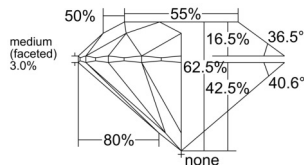

GIA®

FACSIMILE

GIA REPORT 1537878553

Verify this report at GIA.edu

GIA NATURAL DIAMOND DOSSIER®

November 04, 2025
GIA Report Number 1537878553
Shape and Cutting Style ..... Round Brilliant
Measurements ..... 5.24 - 5.28 x 3.29 mm

GRADING RESULTS

Carat Weight ..... 0.56 carat
Color Grade ..... J
Clarity Grade VVS1
Cut Grade ..... Excellent

ADDITIONAL GRADING INFORMATION

Polish ..... Excellent
Symmetry ..... Excellent
Fluorescence ..... None
Clarity Characteristics ..... Pinpoint
Inscription(s): GIA 1537878553

PROPORTIONS

Profile to actual proportions