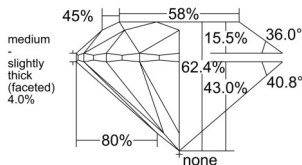

GIA®

FACSIMILE

GIA REPORT 1537878639

Verify this report at GIA.edu

GIA NATURAL DIAMOND DOSSIER®

November 03, 2025
GIA Report Number 1537878639
Shape and Cutting Style ..... Round Brilliant
Measurements ..... 5.27 - 5.31 x 3.30 mm

GRADING RESULTS

Carat Weight ..... 0.57 carat
Color Grade ..... H
Clarity Grade VS1
Cut Grade ..... Excellent

ADDITIONAL GRADING INFORMATION

Polish ..... Excellent
Symmetry ..... Excellent
Fluorescence ..... None
Clarity Characteristics..... Cloud, Crystal, Feather, Pinpoint
Inscription(s): GIA 1537878639

PROPORTIONS

GRADING SCALES

GIA COLOR SCALE

COLORLESS	D
	E
	F
	G
	H
	I
	J
NEAR COLORLESS	K
	L
FAIN	M
	N
	O
	P
VERY LIGHT	Q
	R
	S
	T
	U
	V
	W
	X
	Y
LIGHT	Z

GIA CLARITY SCALE

FLAWLESS	INTERNAL FLAWLESS	
		FLAWLESS
VERY VERY SLIGHTLY INCLUDED	VVS₁	
	VVS₂	
VERY SLIGHTLY INCLUDED	VS₁	
	VS₂	
SLIGHTLY INCLUDED	SI₁	
	SI₂	
INCLUDED	I₁	
	I₂	
	I₃	

GIA CUT SCALE

EXCELLENT
VERY GOOD
GOOD
FAIR
POOR