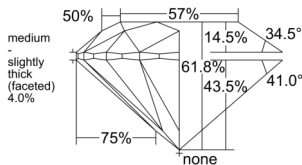

GIA®

FACSIMILE

GIA REPORT 1537901657

Verify this report at GIA.edu

GIA NATURAL DIAMOND DOSSIER®

November 05, 2025
GIA Report Number 1537901657
Shape and Cutting Style ..... Round Brilliant
Measurements ..... 6.02 - 6.06 x 3.73 mm

GRADING RESULTS

Carat Weight ..... 0.83 carat
Color Grade ..... E
Clarity Grade S11
Cut Grade ..... Excellent

ADDITIONAL GRADING INFORMATION

Polish ..... Excellent
Symmetry ..... Excellent
Fluorescence ..... None
Clarity Characteristics ..... Crystal, Cloud
Inscription(s): GIA 1537901657

PROPORTIONS

GRADING SCALES

GIA COLOR SCALE

COLORESS	D
	E
	F
	G
	H
	I
	J
NEAR COLORESS	K
	L
FANIT	M
	N
	O
	P
VERY LIGHT	Q
	R
	S
	T
	U
	V
	W
	X
	Y
LIGHT	Z

GIA CLARITY SCALE

FLAWLESS	VERY VERY SLIGHTLY INCLUDED	VS₁	VS₂	SI₁	SI₂	I₁	I₂	I₃	
									FLAWLESS
INTERNALLY FLAWLESS	VERY SLIGHTLY INCLUDED								

GIA CUT SCALE

EXCELLENT
VERY GOOD
GOOD
FAIR
POOR