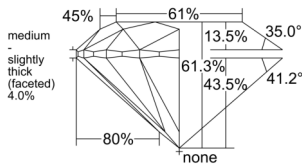

GIA®

FACSIMILE

GIA REPORT 1537909303

Verify this report at GIA.edu

GIA NATURAL DIAMOND DOSSIER®

November 04, 2025
GIA Report Number 1537909303
Shape and Cutting Style ..... Round Brilliant
Measurements ..... 5.38 - 5.41 x 3.31 mm

GRADING RESULTS

Carat Weight ..... 0.60 carat
Color Grade I
Clarity Grade VS1
Cut Grade ..... Excellent

ADDITIONAL GRADING INFORMATION

Polish ..... Excellent
Symmetry ..... Excellent
Fluorescence ..... Faint
Clarity Characteristics..... Cloud, Feather, Needle, Pinpoint
Inspection(s): GIA 1537909303

PROPORTIONS

Profile to actual proportions