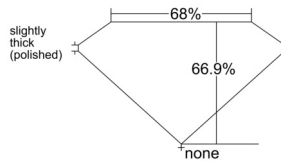

GIA®

FACSIMILE

GIA REPORT 1537912844

Verify this report at GIA.edu

GIA NATURAL DIAMOND DOSSIER®

November 06, 2025
GIA Report Number 1537912844
Shape and Cutting Style ..... Emerald Cut
Measurements ..... 5.91 x 4.22 x 2.82 mm

GRADING RESULTS

Carat Weight ..... 0.70 carat
Color Grade I
Clarity Grade VVS1

ADDITIONAL GRADING INFORMATION

Polish ..... Excellent
Symmetry ..... Very Good
Fluorescence ..... None
Clarity Characteristics ..... Pinpoint
Inscription(s): GIA 1537912844

PROPORTIONS

Profile not to actual proportions

GRADING SCALES

GIA COLOR SCALE		GIA CLARITY SCALE			
COLORLESS	D	VERY VERY SLIGHTLY INCLUDED	FLAWLESS		
	E		INTERNALLY FLAWLESS		
	F	VERY SLIGHTLY INCLUDED	VVS₁		
	G		VVS₂		
	H		VS₁		
	NEAR COLORLESS	I	SLIGHTLY INCLUDED	VS₂	
		J		SI₁	
		FAINT	K	INCLUDED	SI₂
			L		I₁
			M		I₂
VERT LIGHT	N	LIGHT	I₃		
	O				
	P				
	Q				
	R