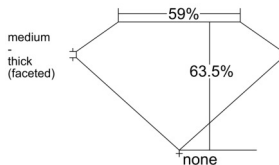

GIA®

FACSIMILE

GIA REPORT 1537917201

Verify this report at GIA.edu

GIA NATURAL DIAMOND DOSSIER®

November 06, 2025
GIA Report Number 1537917201
Shape and Cutting Style ..... Pear Brilliant
Measurements ..... 5.79 x 3.76 x 2.39 mm

GRADING RESULTS

Carat Weight ..... 0.30 carat
Color Grade ..... D
Clarity Grade VS1

ADDITIONAL GRADING INFORMATION

Polish ..... Excellent
Symmetry ..... Excellent
Fluorescence ..... Faint
Clarity Characteristics ..... Feather, Pinpoint
Inscription(s): GIA 1537917201

PROPORTIONS

Profile not to actual proportions

GRADING SCALES

GIA COLOR SCALE		GIA CLARITY SCALE	
COLORLESS	D	VERY VERY SLIGHTLY INCLUDED	FLAWLESS
	E		INTERNALLY FLAWLESS
	F		VVS₁
	G		VVS₂
	H		VS₁
	I		VS₂
	J		SI₁
	K		SI₂
	L		I₁
	M		I₂
NEAR COLORLESS	N	SLIGHTLY INCLUDED	I₃
	O		
	P		
	Q		
FAINT	R		
	S		
	T		
	U		
VERY LIGHT	V		
	W		
	X		
	Y		
LIGHT	Z