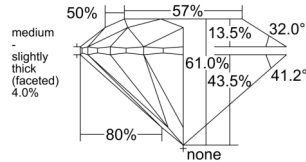

GIA®

FACSIMILE

GIA REPORT 1537926825

Verify this report at GIA.edu

GIA NATURAL DIAMOND DOSSIER®

November 06, 2025
GIA Report Number 1537926825
Shape and Cutting Style ..... Round Brilliant
Measurements ..... 5.37 - 5.39 x 3.28 mm

GRADING RESULTS

Carat Weight ..... 0.58 carat
Color Grade ..... D
Clarity Grade VS1
Cut Grade ..... Excellent

ADDITIONAL GRADING INFORMATION

Polish ..... Excellent
Symmetry ..... Excellent
Fluorescence ..... None
Clarity Characteristics ..... Cloud
Inscription(s): GIA 1537926825

PROPORTIONS

Profile to actual proportions

GRADING SCALES

GIA COLOR SCALE	GIA CLARITY SCALE	GIA CUT SCALE	
D	FLAWLESS	EXCELLENT	
E	INTERNALLY FLAWLESS		
F		VVS₁	VERY GOOD
G	VVS₂		
H	VS₁	GOOD	
I	VS₂		
J	SI₁	FAIR	
K	SI₂		
L	I₁	POOR	
M	I₂		
N	I₃		
O			
P			
Q			
R			
S			
T			
U			
V			
W			
X			
Y			
Z