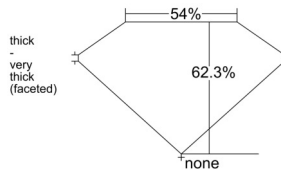

GIA®

FACSIMILE

GIA REPORT 1537944965

Verify this report at GIA.edu

GIA NATURAL DIAMOND DOSSIER®

November 08, 2025
GIA Report Number 1537944965
Shape and Cutting Style ..... Oval Brilliant
Measurements ..... 7.00 x 5.32 x 3.31 mm

GRADING RESULTS

Carat Weight ..... 0.80 carat
Color Grade ..... G
Clarity Grade VS1

ADDITIONAL GRADING INFORMATION

Polish ..... Excellent
Symmetry ..... Very Good
Fluorescence ..... None
Clarity Characteristics..... Crystal, Cloud, Feather, Needle
Inspection(s): GIA 1537944965

PROPORTIONS

Profile not to actual proportions

GRADING SCALES

GIA COLOR SCALE		GIA CLARITY SCALE			
COLORLESS	D	VERY VERY SLIGHTLY INCLUDED	FLAWLESS		
	E		INTERNALLY FLAWLESS		
	F	VERY SLIGHTLY INCLUDED	VS₁		
	G		VS₂		
	H		VS₁		
	NEAR COLORLESS	I	SLIGHTLY INCLUDED	VS₂	
		J		SI₁	
		FAINT	K	INCLUDED	SI₂
			L		I₁
			M		I₂
VERT LIGHT	N	INCLUDED	I₃		
	O				
	P				
	Q				
	R				
	S				
	T				
LIGHT	U				
	V				
	W				
	X				
Y					
Z