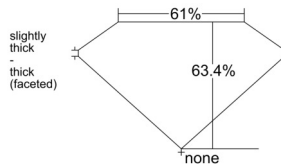

GIA®

FACSIMILE

GIA REPORT 1537969099

Verify this report at GIA.edu

GIA NATURAL DIAMOND DOSSIER®

November 12, 2025
GIA Report Number 1537969099
Shape and Cutting Style ..... Pear Brilliant
Measurements ..... 7.53 x 4.95 x 3.14 mm

GRADING RESULTS

Carat Weight ..... 0.71 carat
Color Grade ..... D
Clarity Grade VVS1

ADDITIONAL GRADING INFORMATION

Polish ..... Excellent
Symmetry ..... Excellent
Fluorescence ..... Medium Blue
Clarity Characteristics ..... Cloud, Pinpoint
Inscription(s): GIA 1537969099

PROPORTIONS

Profile not to actual proportions

GRADING SCALES

GIA COLOR SCALE		GIA CLARITY SCALE			
COLORLESS	D	VERY VERY SLIGHTLY INCLUDED	FLAWLESS		
	E		INTERNALLY FLAWLESS		
	F		VVS₁		
	NEAR COLORLESS	G	VERY SLIGHTLY INCLUDED	VVS₂	
		H		VS₁	
		FANT	I	SLIGHTLY INCLUDED	VS₂
			J		SI₁
	LIGHT	K	INCLUDED	SI₂	
		L		I₁	
		M		I₂	
VERY LIGHT		N	INCLUDED	I₃	
		O			
		P			
LIGHT		Q			
		R			
	S				
	T				
	U				
	V				
	W				
	X				
	Y				
	Z