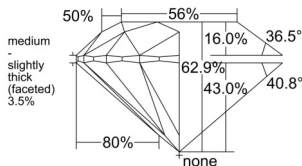

GIA®

FACSIMILE

GIA REPORT 1537985908

Verify this report at GIA.edu

GIA NATURAL DIAMOND DOSSIER®

November 13, 2025
GIA Report Number 1537985908
Shape and Cutting Style ..... Round Brilliant
Measurements ..... 5.16 - 5.19 x 3.26 mm

GRADING RESULTS

Carat Weight ..... 0.54 carat
Color Grade ..... J
Clarity Grade VS1
Cut Grade ..... Excellent

ADDITIONAL GRADING INFORMATION

Polish ..... Excellent
Symmetry ..... Excellent
Fluorescence ..... None
Clarity Characteristics..... Crystal, Cloud, Feather, Needle
Inscription(s): GIA 1537985908

PROPORTIONS

GRADING SCALES

GIA COLOR SCALE

COLORLESS	D
	E
	F
	G
	H
	I
	J
NEAR COLORLESS	K
	L
Faint	M
	N
	O
	P
Very Light	R
	S
	T
	U
	V
Light	W
	X
	Y
	Z

GIA CLARITY SCALE

FLAWLESS	VERY VERY SLIGHTLY INCLUDED	VS₁	VS₂	VS₁	VS₂	SL₁	SL₂	I₁	I₂	I₃	
											FLAWLESS
INTERNALLY FLAWLESS	VERY SLIGHTLY INCLUDED										

GIA CUT SCALE

EXCELLENT
VERY GOOD
GOOD
FAIR
POOR