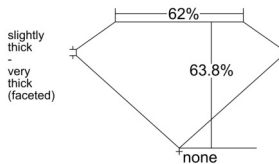

GIA®

FACSIMILE

GIA REPORT 1537998242

Verify this report at GIA.edu

GIA NATURAL DIAMOND DOSSIER®

November 14, 2025
GIA Report Number 1537998242
Shape and Cutting Style ..... Heart Brilliant
Measurements ..... 4.69 x 5.39 x 3.44 mm

GRADING RESULTS

Carat Weight ..... 0.53 carat
Color Grade ..... F
Clarity Grade SI1

ADDITIONAL GRADING INFORMATION

Polish ..... Excellent
Symmetry ..... Very Good
Fluorescence ..... Faint
Clarity Characteristics ..... Cloud, Crystal
Inscription(s): GIA 1537998242

PROPORTIONS

Profile not to actual proportions

GRADING SCALES

GIA COLOR SCALE		GIA CLARITY SCALE	
COLORLESS	D	VERY VERY SLIGHTLY INCLUDED	FLAWLESS
	E		INTERNALLY FLAWLESS
	F		VVS₁
	G		VVS₂
	H		VS₁
	I		VS₂
	J		SI₁
	K		SI₂
	L		I₁
	M		I₂
NEAR COLORLESS	N	SLIGHTLY INCLUDED	I₃
	O		
	P		
	Q		
FAINT	R	INCLUDED	
	S		
	T		
	U		
VERT LIGHT	V		
	W		
	X		
	Y		
LIGHT	Z