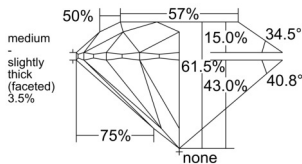

GIA®

FACSIMILE

GIA REPORT 1538032540

Verify this report at GIA.edu

GIA NATURAL DIAMOND DOSSIER®

August 12, 2025
GIA Report Number 1538032540
Shape and Cutting Style ..... Round Brilliant
Measurements ..... 4.36 - 4.37 x 2.69 mm

GRADING RESULTS

Carat Weight ..... 0.31 carat
Color Grade ..... F
Clarity Grade VS1
Cut Grade ..... Excellent

ADDITIONAL GRADING INFORMATION

Polish ..... Excellent
Symmetry ..... Excellent
Fluorescence ..... None
Clarity Characteristics ..... Cloud, Feather
Inscription(s): GIA 1538032540

PROPORTIONS

Profile to actual proportions

GRADING SCALES

GIA COLOR SCALE

COLORLESS	D
	E
	F
	G
	H
	I
	J
NEAR COLORLESS	K
	L
FAIN	M
	N
	O
	P
VERY LIGHT	Q
	R
	S
	T
	U
	V
	W
	X
	Y
LIGHT	Z

GIA CLARITY SCALE

FLAWLESS	INTERNAL FLAWLESS	
		FLAWLESS
VERY VERY SLIGHTLY INCLUDED	VVS₁	
	VVS₂	
VERY SLIGHTLY INCLUDED	VS₁	
	VS₂	
SLIGHTLY INCLUDED	SI₁	
	SI₂	
INCLUDED	I₁	
	I₂	
	I₃	

GIA CUT SCALE

EXCELLENT
VERY GOOD
GOOD
FAIR
POOR