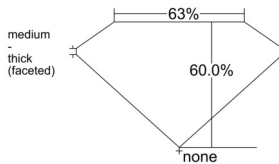

GIA®

FACSIMILE

GIA REPORT 1538039377

Verify this report at GIA.edu

GIA NATURAL DIAMOND DOSSIER®

August 29, 2025
GIA Report Number 1538039377
Shape and Cutting Style ..... Pear Brilliant
Measurements ..... 6.63 x 4.41 x 2.64 mm

GRADING RESULTS

Carat Weight ..... 0.46 carat
Color Grade ..... D
Clarity Grade VVS1

ADDITIONAL GRADING INFORMATION

Polish ..... Excellent
Symmetry ..... Very Good
Fluorescence ..... Faint
Clarity Characteristics ..... Pinpoint, Chip
Inscription(s): GIA 1538039377

PROPORTIONS

Profile not to actual proportions

GRADING SCALES

GIA COLOR SCALE		GIA CLARITY SCALE	
COLORLESS	D	VERY VERY SLIGHTLY INCLUDED	FLAWLESS
	E		INTERNALLY FLAWLESS
	F		VVS₁
	G		VVS₂
	H		VS₁
	I		VS₂
	J		SI₁
	K		SI₂
	L		I₁
	M		I₂
NEAR COLORLESS	N	SLIGHTLY INCLUDED	I₃
	O		
	P		
	Q		
FAINT	R		
	S		
	T		
	U		
VERT LIGHT	V		
	W		
	X		
	Y		
LIGHT	Z