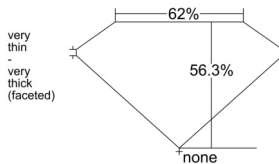

GIA®

FACSIMILE

GIA REPORT 1538069870

Verify this report at GIA.edu

GIA NATURAL DIAMOND DOSSIER®

August 08, 2025
GIA Report Number 1538069870
Shape and Cutting Style ..... Pear Brilliant
Measurements ..... 8.36 x 5.24 x 2.95 mm

GRADING RESULTS

Carat Weight ..... 0.79 carat
Color Grade ..... F
Clarity Grade VS2

ADDITIONAL GRADING INFORMATION

Polish ..... Excellent
Symmetry ..... Very Good
Fluorescence ..... Faint
Clarity Characteristics..... Feather, Crystal
Inscription(s): GIA 1538069870

PROPORTIONS

Profile not to actual proportions

GRADING SCALES

GIA COLOR SCALE		GIA CLARITY SCALE	
COLORLESS	D	VERY VERY SLIGHTLY INCLUDED	FLAWLESS
	E		INTERNALLY FLAWLESS
	F		VVS₁
	G		VVS₂
	H		VS₁
	I		VS₂
	J		SI₁
	K		SI₂
	L		I₁
	M		I₂
NEAR COLORLESS	N	SLIGHTLY INCLUDED	I₃
	O		
	P		
	Q		
FAINT	R		
	S		
	T		
	U		
VERT LIGHT	V		
	W		
	X		
	Y		
LIGHT	Z