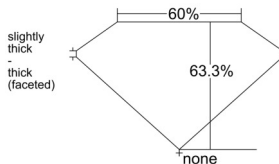

GIA®

FACSIMILE

GIA REPORT 1538072306

Verify this report at GIA.edu

GIA NATURAL DIAMOND DOSSIER®

August 08, 2025
GIA Report Number 1538072306
Shape and Cutting Style ..... Pear Brilliant
Measurements ..... 6.81 x 3.96 x 2.51 mm

GRADING RESULTS

Carat Weight ..... 0.40 carat
Color Grade ..... D
Clarity Grade VS2

ADDITIONAL GRADING INFORMATION

Polish ..... Very Good
Symmetry ..... Very Good
Fluorescence ..... None
Clarity Characteristics..... Crystal, Feather
Inscription(s): GIA 1538072306

PROPORTIONS

Profile not to actual proportions

GRADING SCALES

GIA COLOR SCALE		GIA CLARITY SCALE			
COLORLESS	D	VERY VERY SLIGHTLY INCLUDED	FLAWLESS		
	E		INTERNALLY FLAWLESS		
	F	VERY SLIGHTLY INCLUDED	VVS₁		
	G		VVS₂		
	H		VS₁		
	NEAR COLORLESS	I	SLIGHTLY INCLUDED	VS₂	
		J		SI₁	
		FAINT	K	INCLUDED	SI₂
			L		I₁
			M		I₂
VERT LIGHT	N	LIGHT	I₃		
	O				
	P				
	Q				
	R