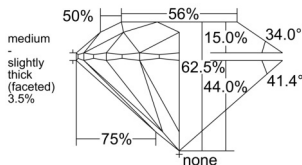

GIA®

FACSIMILE

GIA REPORT 1538087231

Verify this report at GIA.edu

GIA NATURAL DIAMOND DOSSIER®

August 11, 2025
GIA Report Number 1538087231
Shape and Cutting Style ..... Round Brilliant
Measurements ..... 4.37 - 4.39 x 2.74 mm

GRADING RESULTS

Carat Weight ..... 0.32 carat
Color Grade I
Clarity Grade VVS1
Cut Grade ..... Excellent

ADDITIONAL GRADING INFORMATION

Polish ..... Excellent
Symmetry ..... Excellent
Fluorescence ..... None
Clarity Characteristics ..... Pinpoint, Feather
Inscription(s): GIA 1538087231

PROPORTIONS

Profile to actual proportions