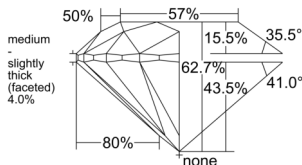

GIA®

FACSIMILE

GIA REPORT 1538145637

Verify this report at GIA.edu

GIA NATURAL DIAMOND DOSSIER®

August 14, 2025
GIA Report Number 1538145637
Shape and Cutting Style ..... Round Brilliant
Measurements ..... 5.49 - 5.52 x 3.45 mm

GRADING RESULTS

Carat Weight ..... 0.65 carat
Color Grade I
Clarity Grade VS1
Cut Grade ..... Excellent

ADDITIONAL GRADING INFORMATION

Polish ..... Excellent
Symmetry ..... Excellent
Fluorescence ..... None
Clarity Characteristics..... Cloud, Crystal, Feather, Needle
Inscription(s): GIA 1538145637

PROPORTIONS

GRADING SCALES

GIA COLOR SCALE

COLOREDNESS	D
	E
	F
	G
	H
	I
	J
NEAR COLORLESS	K
	L
FAIN	M
	N
	O
	P
VERY LIGHT	Q
	R
	S
	T
	U
	V
	W
	X
	Y
LIGHT	Z

GIA CLARITY SCALE

VERY VERY SLIGHTLY INCLUDED	FLAWLESS
	INTERNALLY FLAWLESS
VERY SLIGHTLY INCLUDED	VVS₁
	VVS₂
SLIGHTLY INCLUDED	VS₁
	VS₂
INCLUDED	SI₁
	SI₂
	I₁
	I₂
	I₃

GIA CUT SCALE

EXCELLENT
VERY GOOD
GOOD
FAIR
POOR